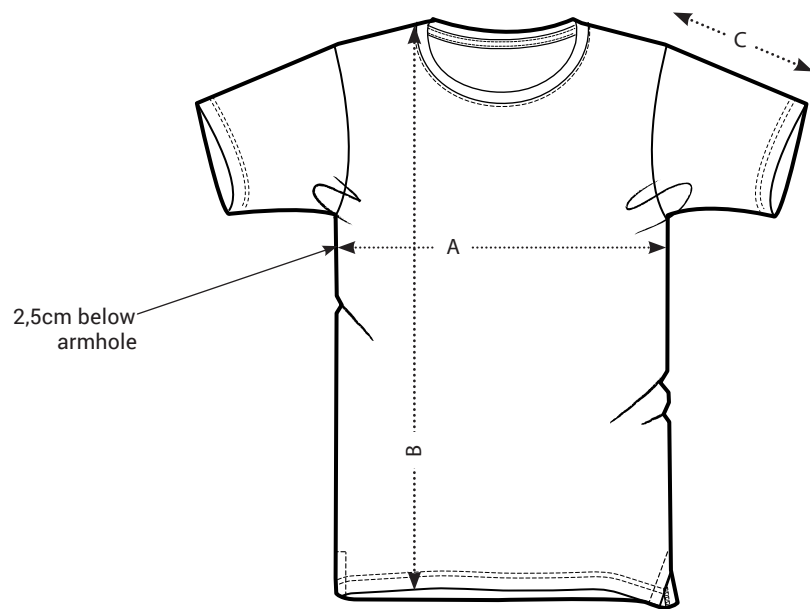

B for Borg

SIZE GUIDE

PLANT GANG WEAR - Unisex

FRONT

BACK

SIZES		XS	S	M	L	XL	XXL
A	Half Chest 2,5cm below armhole	45,5	48,5	51,5	54,5	57,5	60,5
B	Body Length (from HPS)	66,5	68,5	71,5	73,5	75,5	77,5
C	Sleeve length	21	22	22	23	23	24