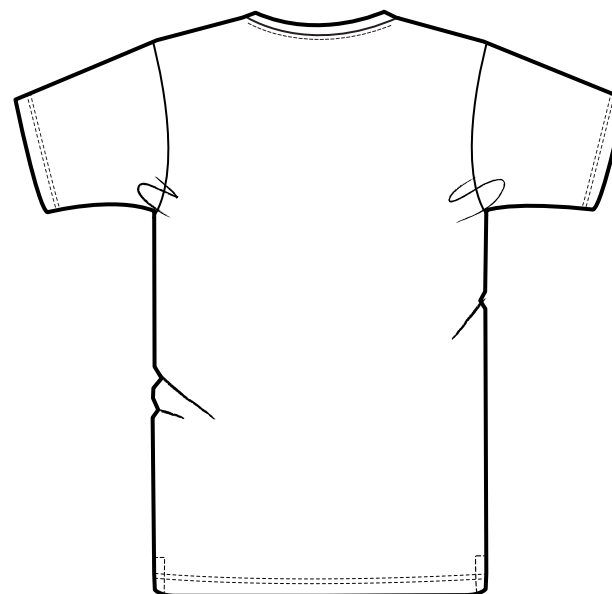

B for Borg

SIZE GUIDE

PLANT GANG WEAR - Unisex

FRONT

BACK

SIZES		XS	S	M	L	XL	XXL
A	Half Chest 2,5cm below armhole	45,5	48,5	51,5	54,5	57,5	60,5
B	Body Length (from HPS)	66,5	68,5	71,5	73,5	75,5	77,5
C	Sleeve length	21	22	22	23	23	24